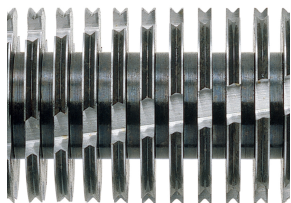

# HSM SECURIO AF150 - 1.9 x 15 mm

## HSM SECURIO AF150 document shredder with automatic paper feed

The simple and convenient method of data destruction in the workplace. The document shredder with an automatic paper feed shreds stacks of paper of up to 150 sheets as well as single sheets of paper effortlessly whilst saving you time.

### Technical data

<b>Order number:</b>	2082111	<b>Intake width:</b>	240 mm
<b>EAN</b>	4026631050616	<b>Container volume / collecting:</b>	35 l
<b>Cutting type:</b>	particle cut	<b>Collection volume in sheets (80 g):</b>	432
<b>Cutting size:</b>	1,9 x 15 mm	<b>Noise level (idle operation):</b>	ca. 56 dB(A)
<b>Security level (DIN 66399):</b>	E-4   F-2   P-5   T-5	<b>Weight x Depth x Height:</b>	395 x 381 x 740 mm
<b>Cutting capacity in sheets 80g/m<sup>2</sup>:</b>	6 - 7	<b>Weight:</b>	18,274 kg
<b>Power consumption:</b>	500 W	<b>Shredder material:</b>	Paper, Staples and paper clips, Credit card
<b>Voltage / Frequency:</b>	230 V / 50 Hz		

### Product information

The induction-hardened, solid steel cutting rollers can easily cope with staples and paper clips and guarantee durability.

In stand-by mode, intelligent control programme EcoSmart ensures there is an exceptionally low power consumption of 0.1 watts.